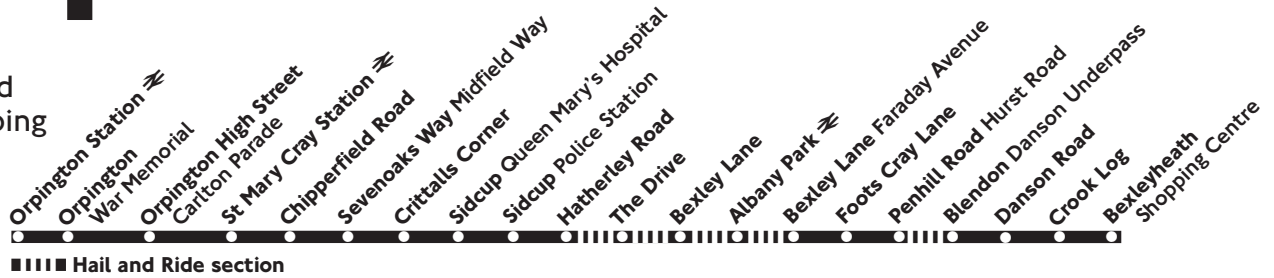

B14

Orpington - Sidcup - Bexleyheath

Mondays to
Saturdays, and
Sunday Shopping
Hours

Monday - Friday

Orpington Station ⇌	0625	0645	0712	0742	0812	0846	0920	0955			1425	1445	1510	1535	1602	1632	1702	1732
Orpington War Memorial	0627	0647	0714	0744	0815	0849	0923	0958			1428	1448	1513	1538	1605	1635	1705	1735
St Mary Cray Station ⇌	0635	0655	0723	0754	0825	0859	0933	1007			1437	1458	1523	1548	1616	1646	1716	1746
St Paul's Cray Midfield Way	0639	0659	0728	0759	0830	0904	0938	1012	Then		1442	1503	1528	1553	1621	1651	1721	1751
Sidcup Queen Mary's Hospital	0643	0703	0734	0805	0836	0909	0943	1017	every		1447	1508	1533	1558	1626	1656	1726	1756
Sidcup Police Station	0648	0708	0741	0813	0844	0915	0949	1023	30		1453	1514	1539	1604	1632	1702	1732	1801
Bexley Lane Cleeve Park School	0653	0713	0746	0819	0849	0920	0954	1028	minutes		1458	1519	1544	1609	1637	1707	1737	1806
Albany Park Maylands Drive Shops	0655	0715	0749	0822	0852	0923	0957	1031	until		1501	1523	1548	1613	1641	1711	1741	1810
Blendon Danson Underpass	0700	0720	0756	0830	0900	0930	1004	1037			1507	1530	1555	1620	1648	1718	1747	1816
Crook Log Swimming Pool	0703	0723	0801	0835	0904	0933	1007	1040			1510	1533	1559	1624	1652	1722	1750	1819
Bexleyheath Shopping Centre	0708	0728	0808	0842	0911	0939	1013	1046			1516	1539	1605	1630	1658	1728	1756	1825

Saturday (also Good Friday)

Orpington Station ⇌	0625	0655	0725	0755	0825					1655	1725	1755	1825	1855	1923	1950	2015	2040	2110	2210
Orpington War Memorial	0627	0657	0727	0757	0828					1658	1728	1758	1827	1857	1925	1952	2017	2042	2112	2212
St Mary Cray Station ⇌	0635	0705	0735	0805	0837					1707	1737	1807	1835	1905	1933	2000	2025	2050	2120	2220
St Paul's Cray Midfield Way	0639	0709	0739	0810	0842	Then				1712	1742	1812	1840	1910	1938	2005	2029	2054	2124	2224
Sidcup Queen Mary's Hospital	0643	0713	0744	0815	0847	every				1717	1747	1816	1844	1914	1942	2009	2033	2058	2128	2228
Sidcup Police Station	0648	0718	0749	0820	0853	30				1723	1752	1821	1848	1918	1946	2013	2037	2102	2132	2232
Bexley Lane Cleeve Park School	0653	0723	0754	0825	0858	minutes				1728	1757	1826	1852	1922	1950	2017	2041	2106	2136	2236
Albany Park Maylands Drive Shops	0655	0725	0757	0828	0901	until				1731	1800	1829	1855	1925	1953	2020	2044	2109	2139	2239
Blendon Danson Underpass	0700	0730	0802	0834	0907					1737	1805	1834	1900	1930	1958	2025	2048	2113	2143	2243
Crook Log Swimming Pool	0703	0733	0805	0837	0910					1740	1808	1837	1903	1933	2001	2028	2051	2116	2146	2246
Bexleyheath Shopping Centre	0708	0738	0810	0843	0916					1746	1813	1842	1907	1937	2005	2032	2055	2120	2150	2250

Sunday and other Public Holidays

Orpington Station ⇌	0940	1710
Orpington War Memorial	0943	1713
St Mary Cray Station ⇌	0950	1720
St Paul's Cray Midfield Way	0955	Then 1725
Sidcup Queen Mary's Hospital	0959	every 1729
Sidcup Police Station	1004	30 1734
Bexley Lane Cleeve Park School	1009	minutes 1739
Albany Park Maylands Drive Shops	1012	until 1742
Blendon Danson Underpass	1017	1747
Crook Log Swimming Pool	1020	1750
Bexleyheath Shopping Centre	1026	1756

Operated by Metrobus for London Buses 4.2.06 T6532T